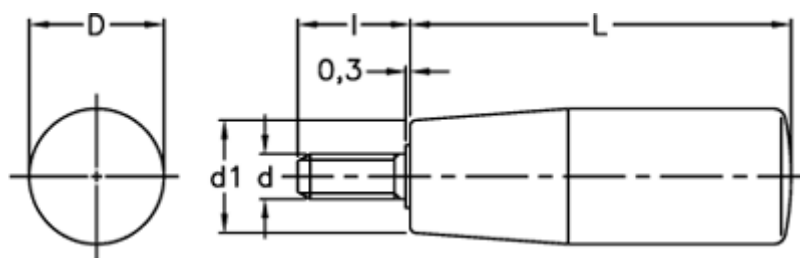

# Data Sheet

Article number: 2304021711

Description: E+G Handle  
I.280/50 p-M8x16

## Measures

D = 21

d1 = 17

d 6g = M8

l = 16

L = 50